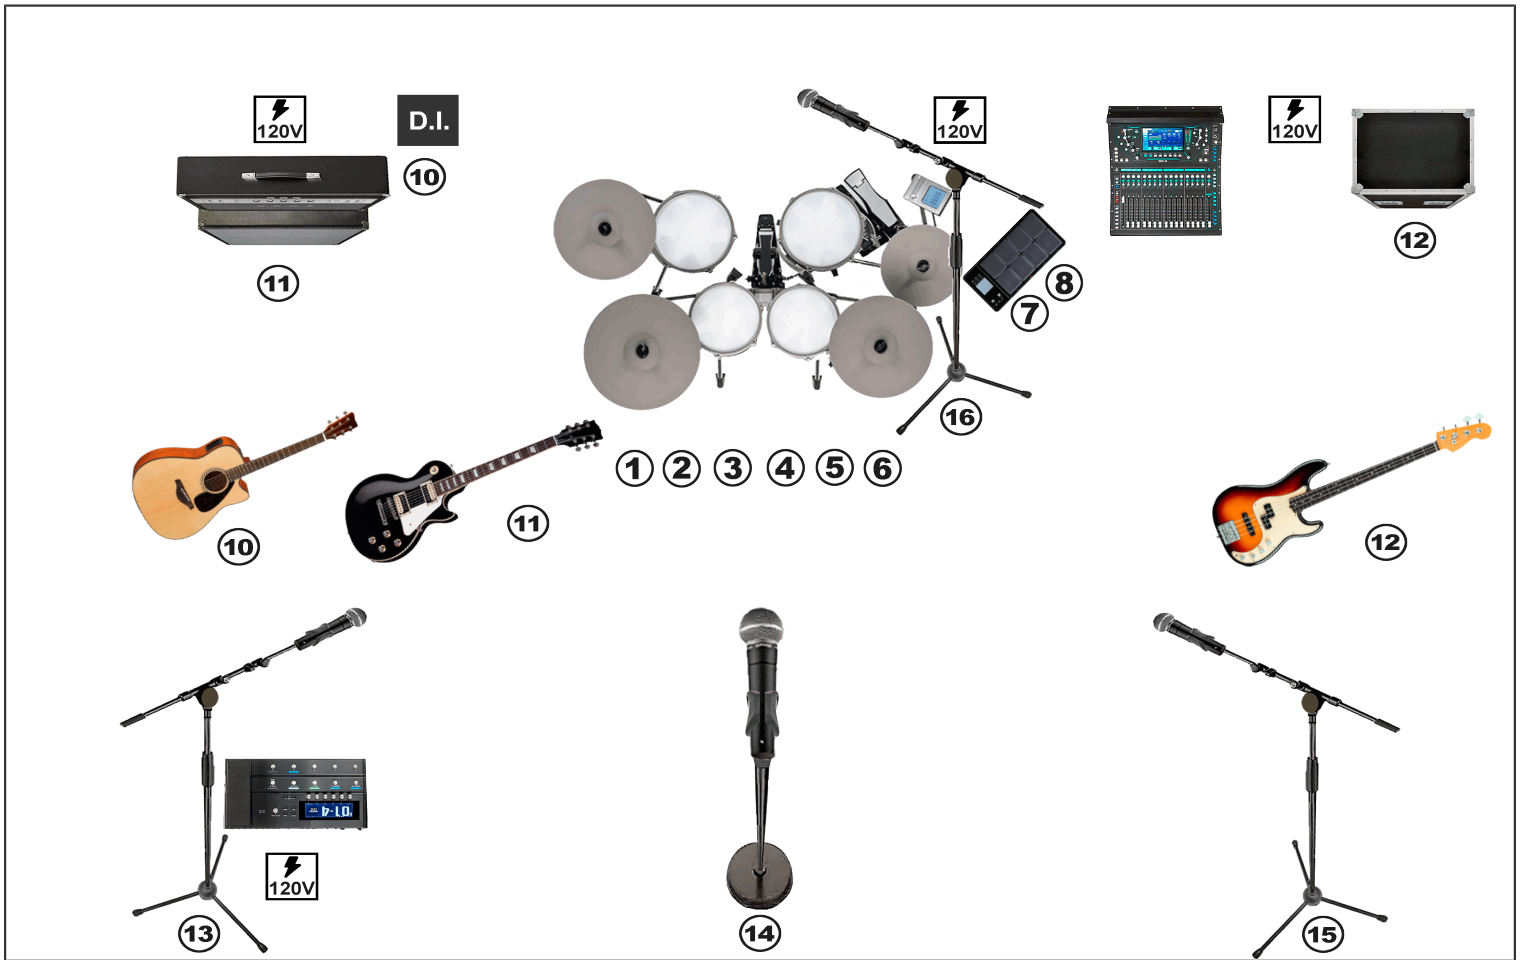

Almost Country - Stage Plot and Input List 2026

1	KICK	7	ROLAND SPD L	13	PAUL VOX
2	SNARE	8	ROLAND SPD R	14	KIM VOX
3	HATS	9	CLICK (Not in FOH)	15	MIKE VOX
4	TOMS	10	ACOUSTIC	16	BEN VOX
5	CRASH	11	ELECTRIC		
6	RIDE	12	BASS		

"Almost Country" is a primarily direct input band: There are only 4 live vocal mics on stage.

** We use E-Drums (Roland TD-50X V-Drums).

** Bass is direct via SansAmp RBI preamp.

** Electric Guitar is direct via C.A.B. M+ Cabinet Simulator (Channel 11).

** Acoustic is an electric guitar through an Acoustic Simulator pedal (Channel 10).

** We use supplemental Tracks.

** We provide all our own stage gear, including microphones, mic stands, cables.

** Monitors are not required as all band members are on IEMs.

Venue provides the following:

** 24 channel split snake to patch our IEM mixer.

** 9 DI channels: 6 for E-Drums (Channels 1-6), 2 for SPD Pads (Channels 7-8), and 1 for Acoustic Guitar (Channel 10)